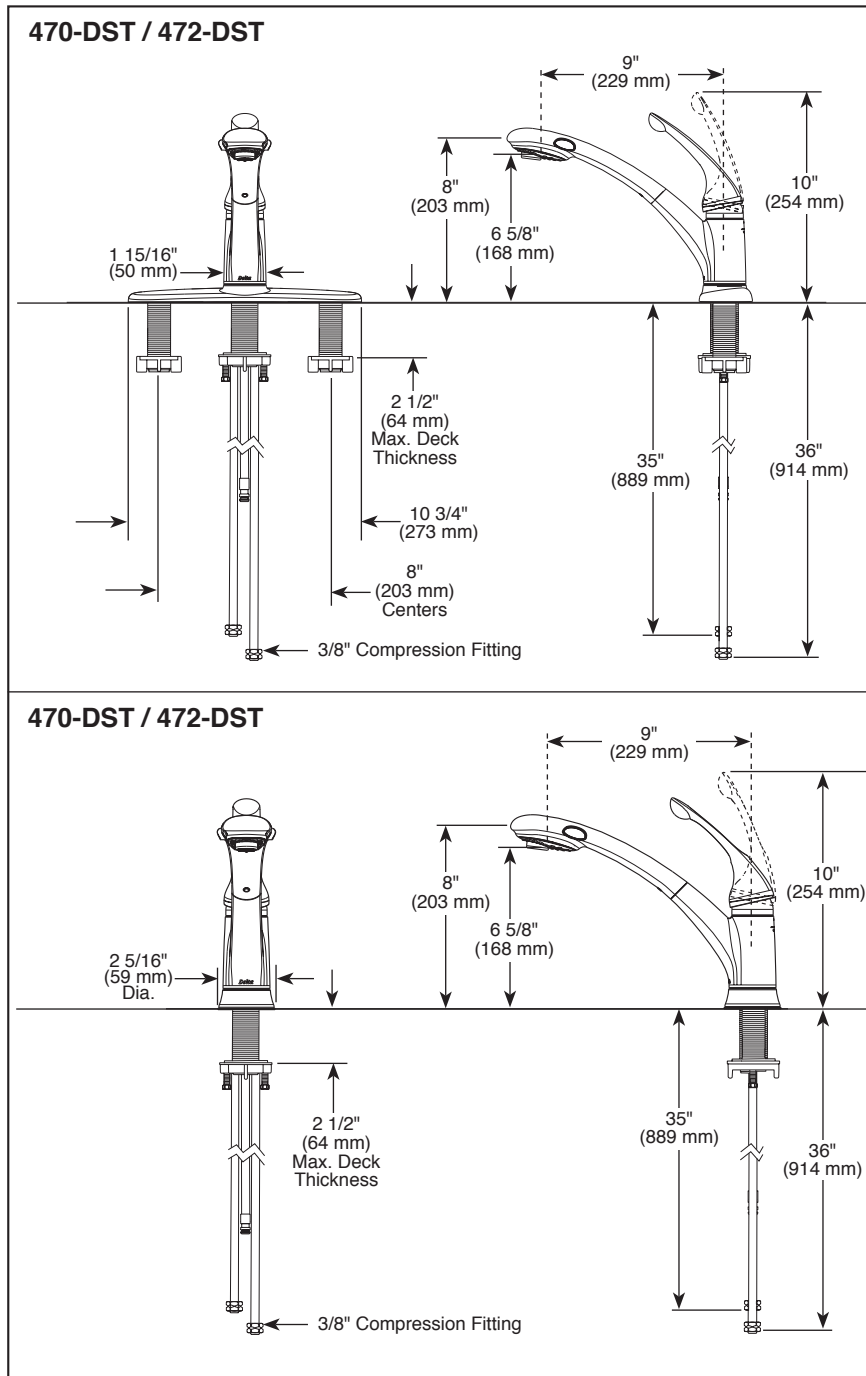

KITCHEN FAUCETS

- Signature® Pull-Out Series
- Single Handle Deck Mount
- Single or 3 Hole Sink Applications

Submitted Model No.: _____

Specific Features: _____

STANDARD SPECIFICATIONS:

- Single handle kitchen faucets for exposed mounting on single and three hole sinks.
- Centermount or 8" (203 mm) centers with optional included 10 3/4" (273 mm) long escutcheon.
- 8" (203 mm) high, 9" (229 mm) long spout [includes 6 1/4" (159 mm) long pull-out spray] nestled in all metal hub assembly, swings 120°.
- Spout is connected to valve body with a 53" (1346 mm) long hose that extends to 34" (864 mm) usable length.
- Pull-out spout operates in an aerated or spray mode via an easy side-to-side push lever.
- Lever or loop handle shall return to neutral position when faucet is turned off.
- Control mechanism shall be the diamond coated ceramic cartridge.
- Red/blue graphics on handle button to indicate hot/cold temperature.
- Touch-Clean® sprayhead.
- 3/8" O.D. straight, staggered pex supply tubes - 35" (889 mm) and 36" (914 mm) long.
- Standard 3/8" (10 mm) compression gasket fittings.
- Integral double check valves in spout.
- Maximum 1.80 gpm @ 60 psi, 6.8 L/min @ 414 kPa

COMPLIES WITH:

- ASME A112.18.1 / CSA B125.1
- ASME A112.18.6
- Indicates compliance to ICC/ANSI A117.1
- Verified compliant with .25% weighted average Pb content regulations.

55 E. 111th Street, Indianapolis, Indiana 46280
 350 South Edgeware Road, St. Thomas, ON N5P 4L1
 © 2015 Masco Corporation of Indiana